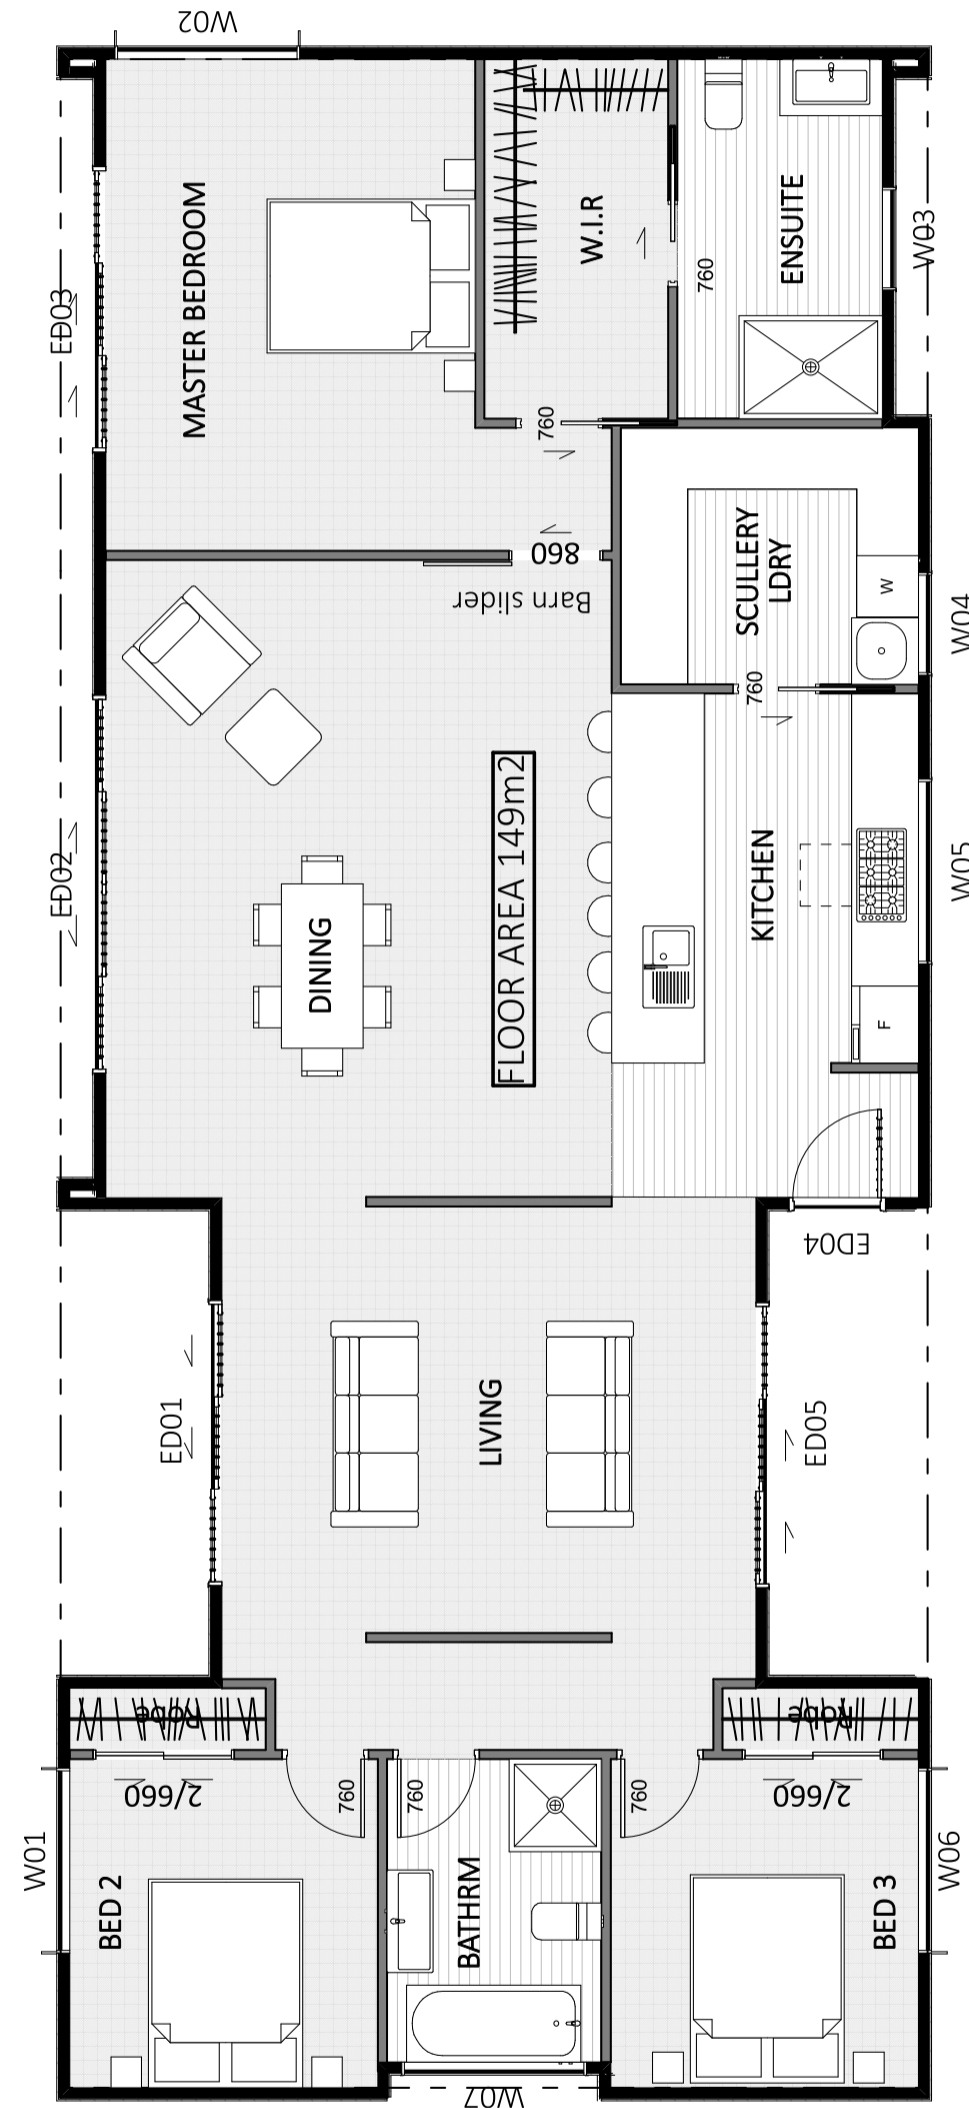

FLOOR PLAN

SPECIFICATIONS

ENTERTAINER

PROFILE: MONO PITCH

AREA:
149m²

DIMENSIONS:
19.9m x 8.45m

3
BEDROOMS

2
BATHROOMS

1
LAUNDRY