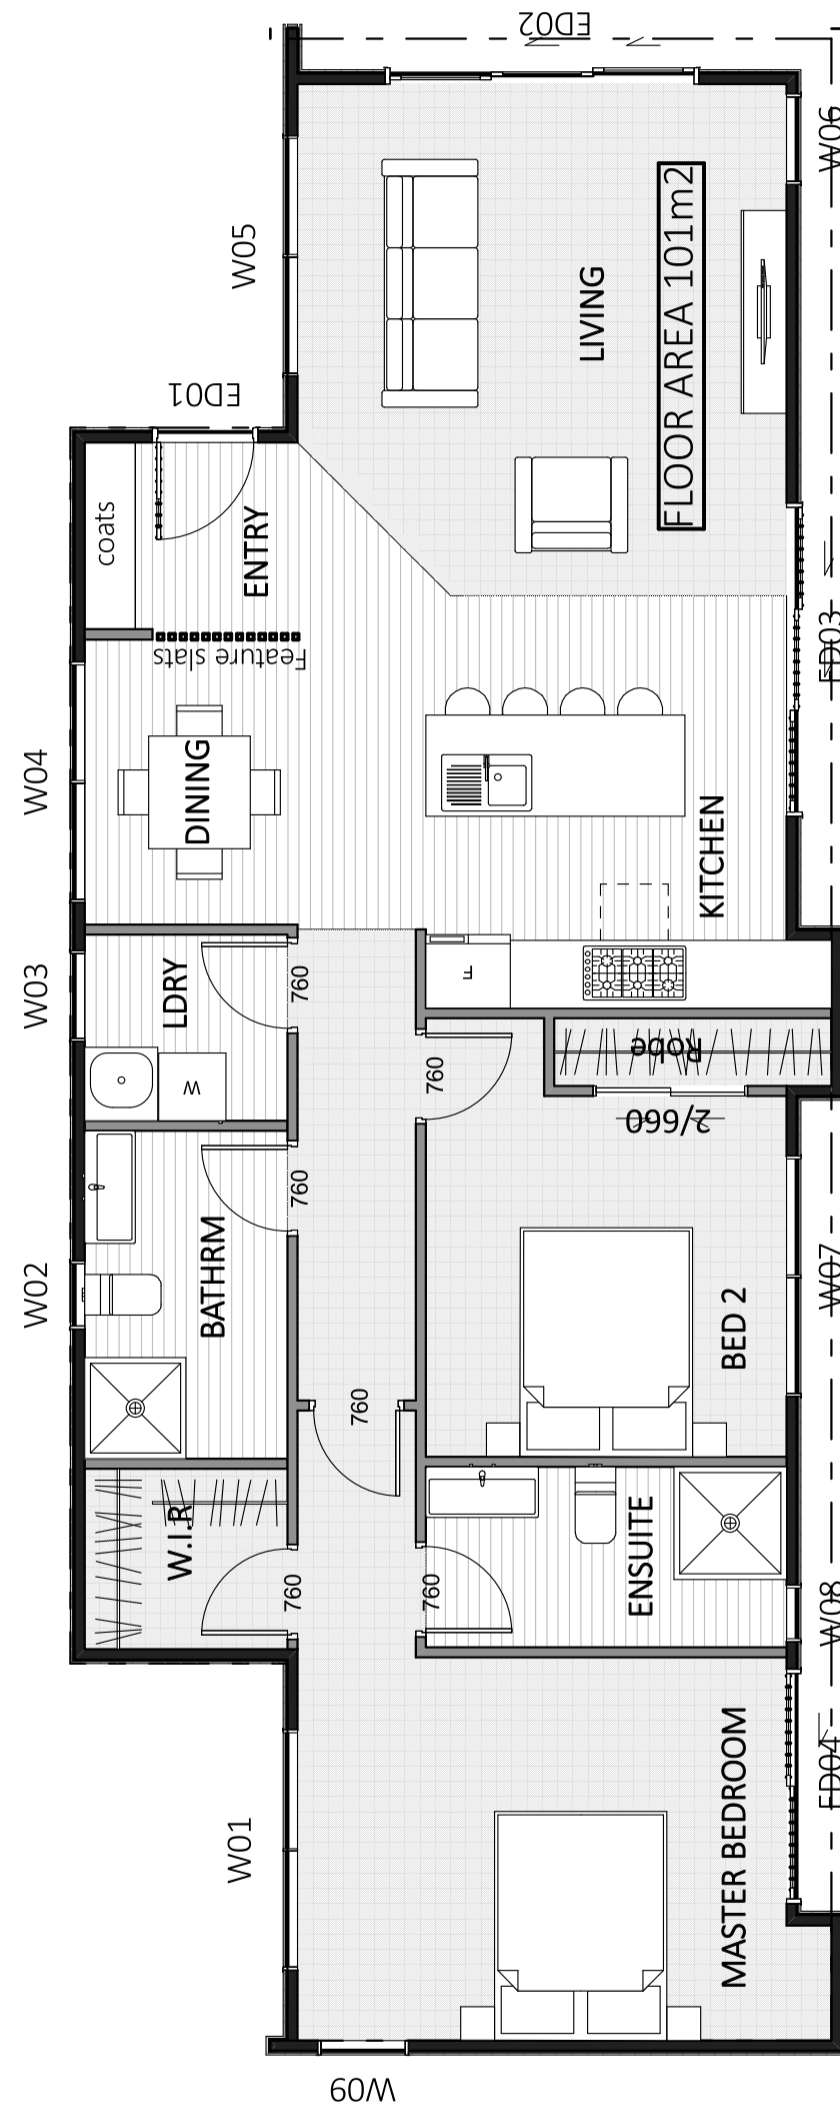

# FLOOR PLAN

## WEEKENDER

PROFILE: MONO PITCH

AREA:  
101m<sup>2</sup>

DIMENSIONS:  
17.9m x 6.8m

2  
BEDROOMS

2  
BATHROOMS

1  
LAUNDRY