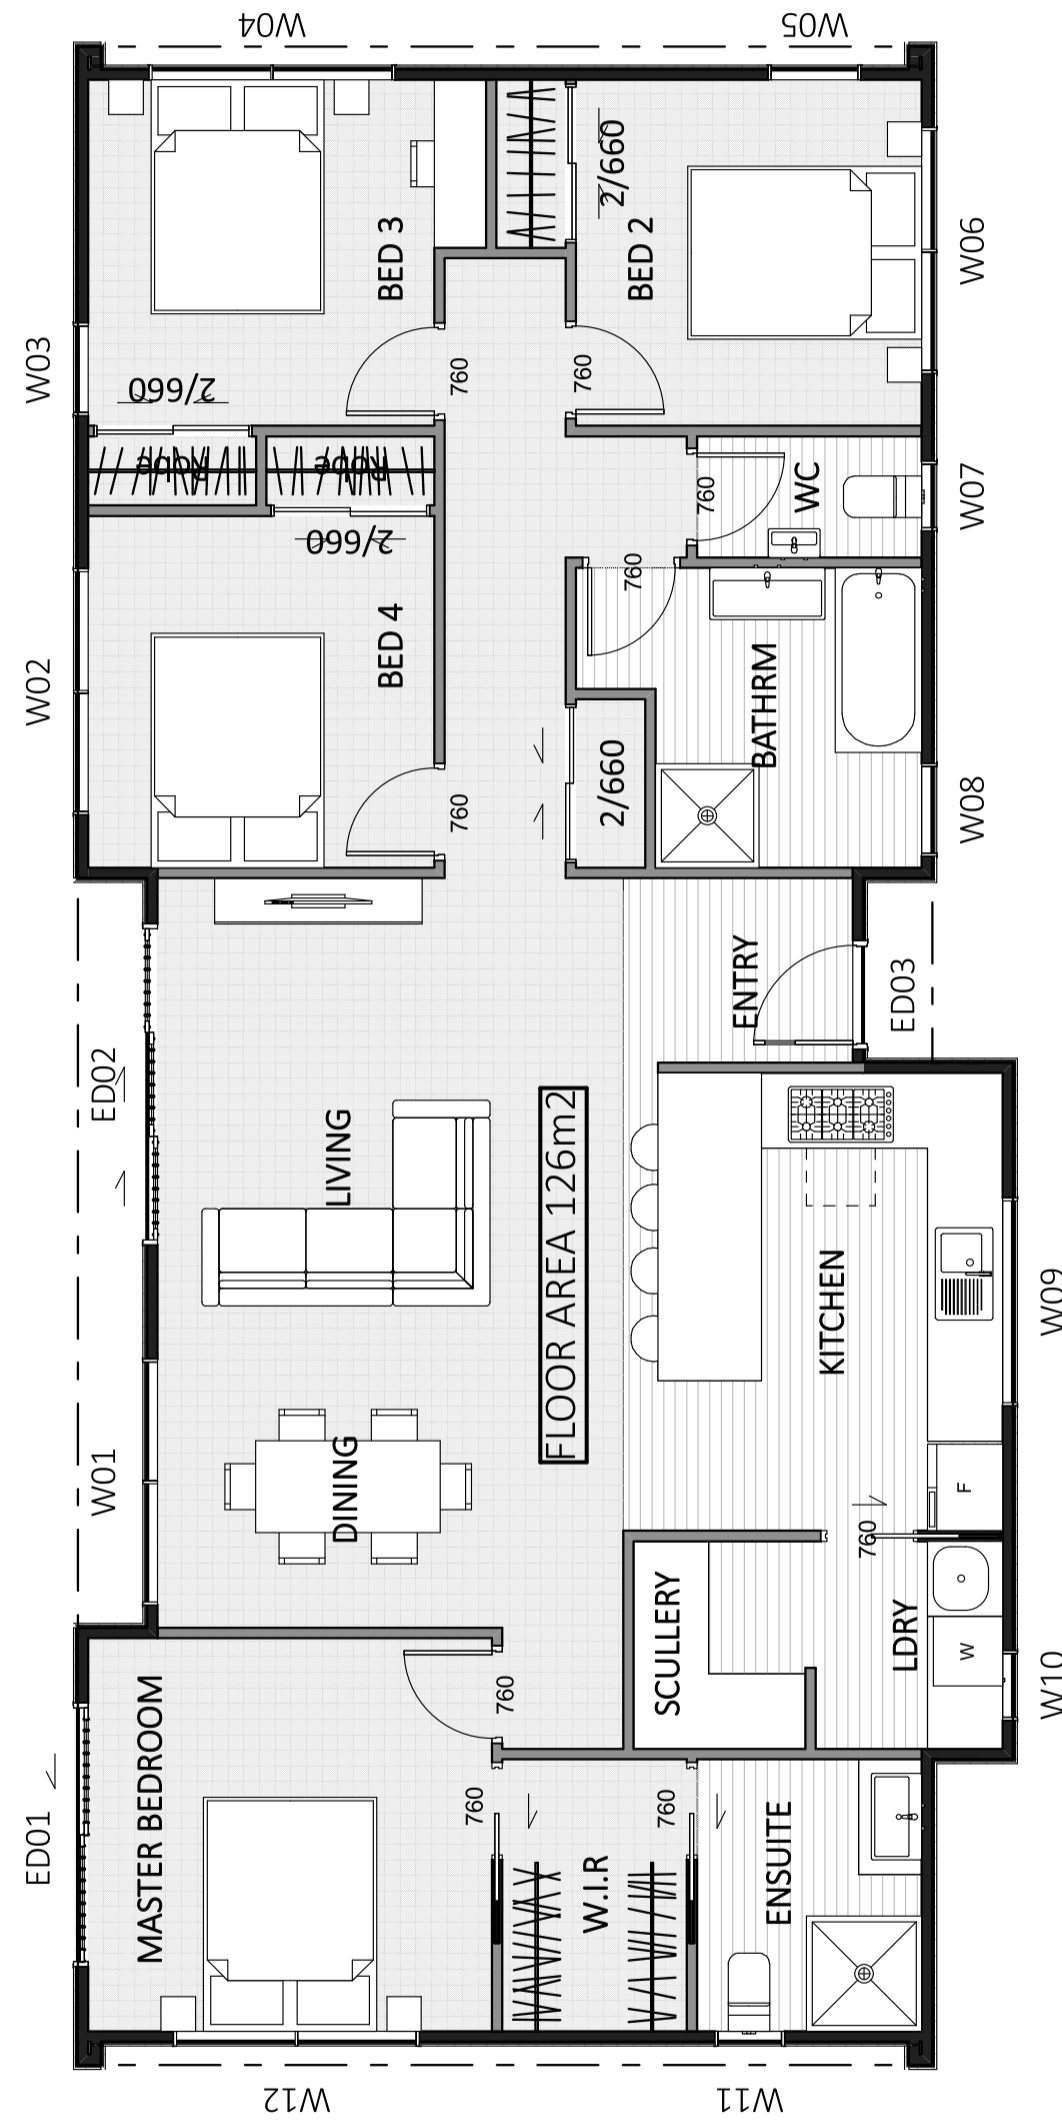

FLOOR PLAN

SPECIFICATIONS

FAMILY

PROFILE: MONO PITCH

AREA:
126m²

DIMENSIONS:
17.5m x 8.2m

4
BEDROOMS

2
BATHROOMS

1
LAUNDRY