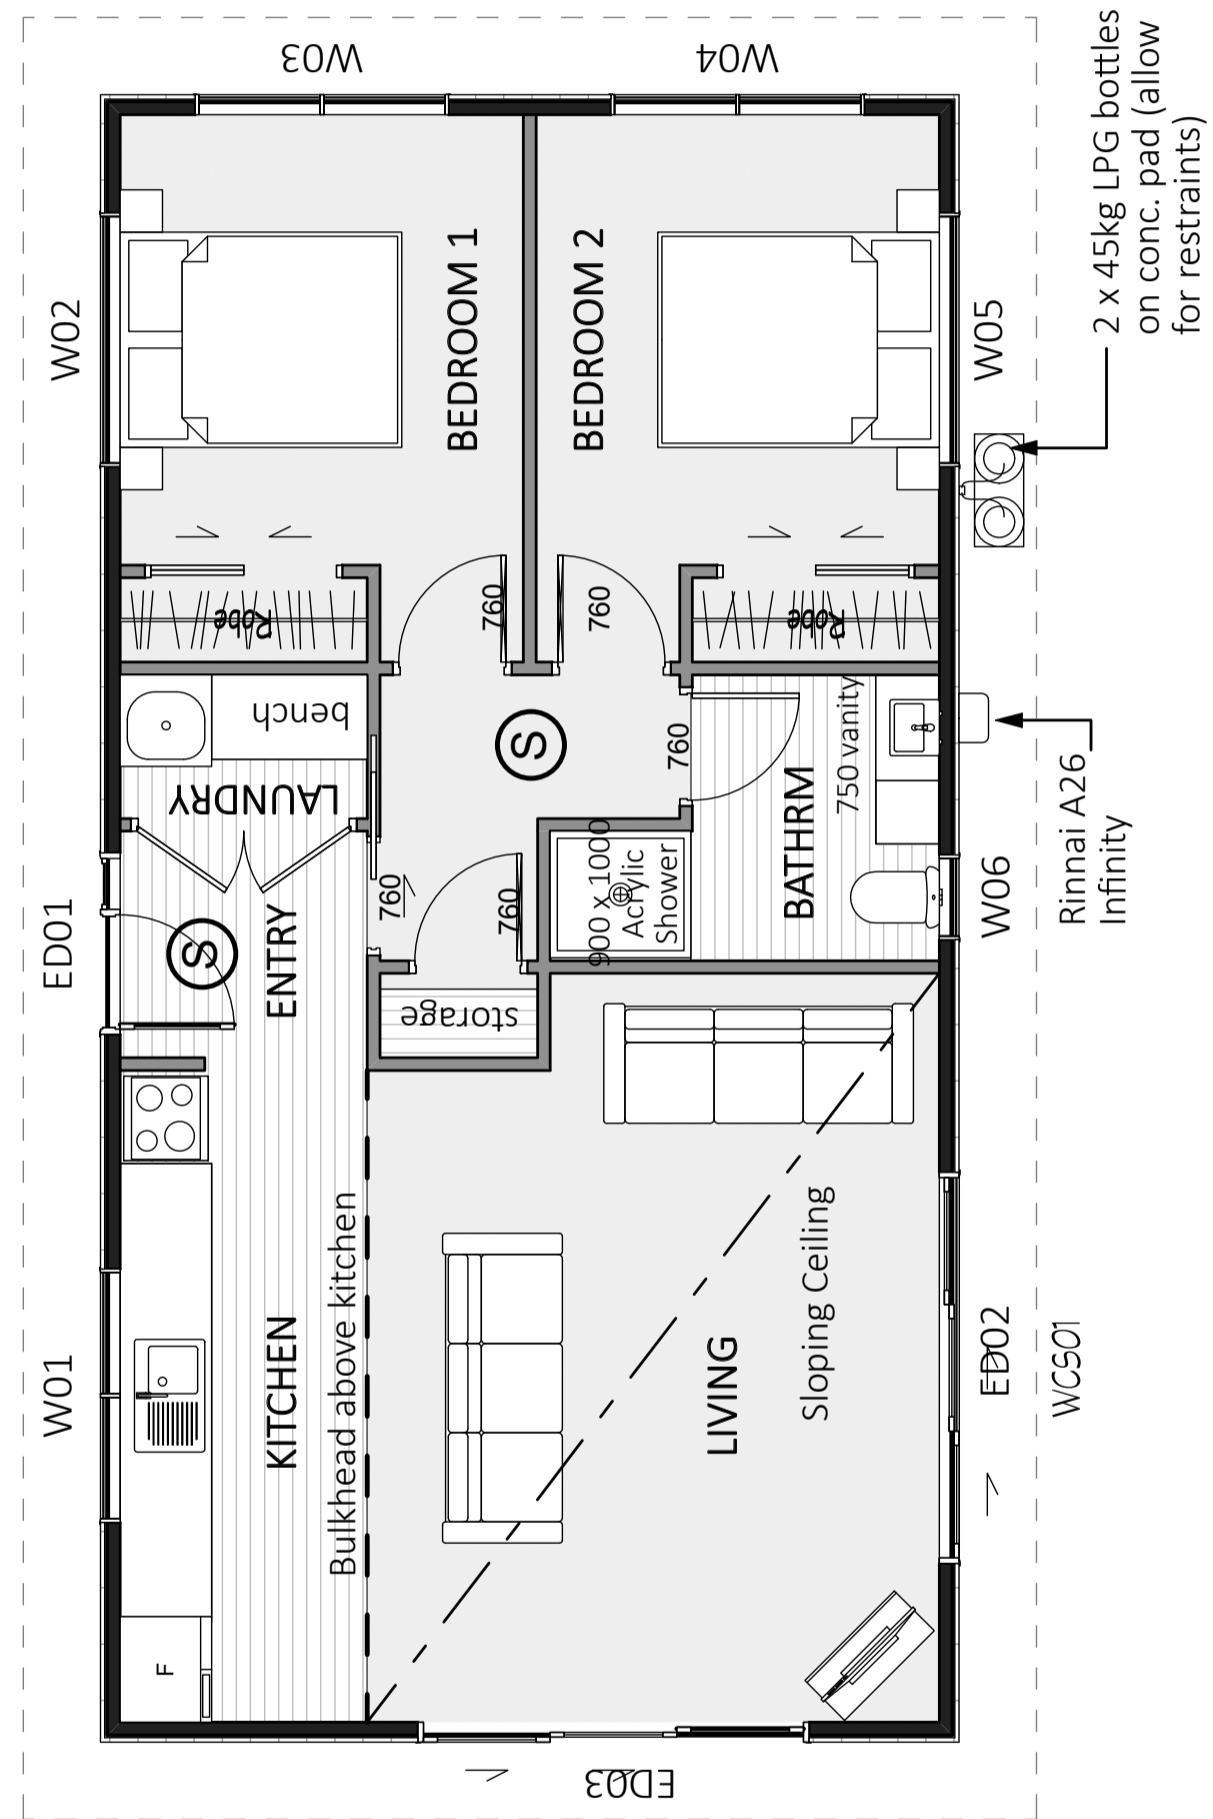

# FLOOR PLAN

## CLASSIC 70

PROFILE: MODERN GABLE, MONO PITCH OR HIP ROOF

AREA:  
69.6m<sup>2</sup>

DIMENSIONS:  
11.6m x 6m

2  
BEDROOMS

1  
BATHROOM

1  
LAUNDRY